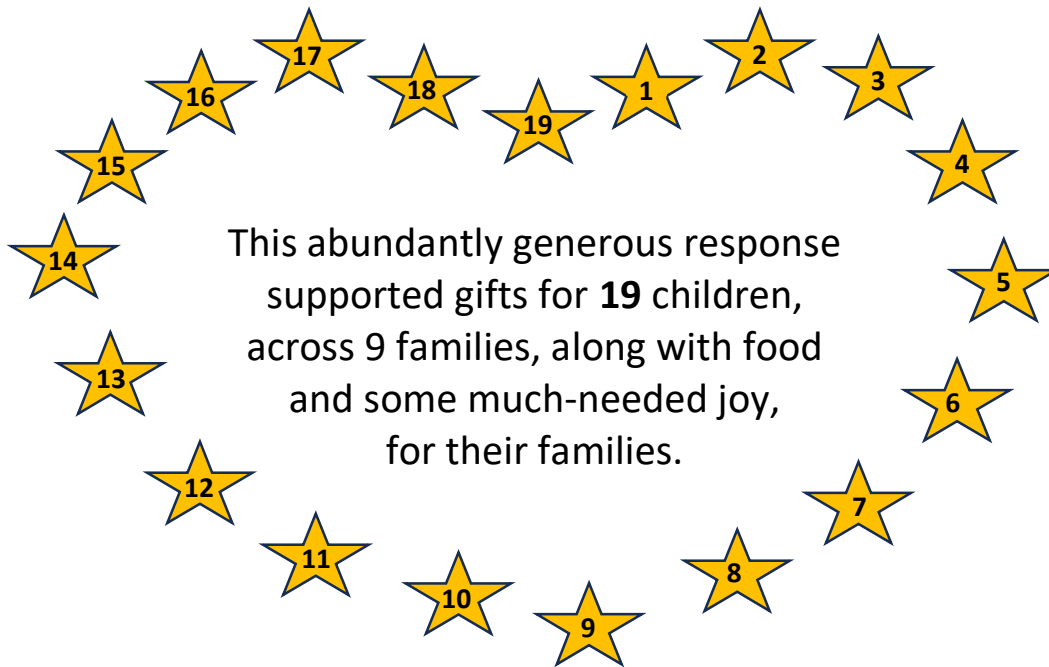

2024 Christmas Gift Program

An inspiring response.
THANK YOU!

This abundantly generous response supported gifts for **19** children, across **9** families, along with food and some much-needed joy, for their families.

Melville's families & friends have lovingly responded to the 2024 gift card campaign organized by the CW Food Bank.

Our hope is that the families feel this love all around them.

Living our mission to be a loving, inclusive faith community actively welcoming and responding to needs within and outside of our church.